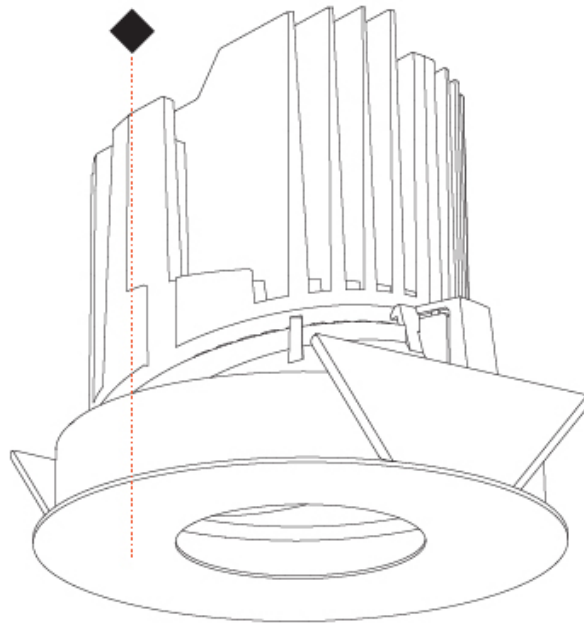

BIONIQ ROUND PINHOLE RECESSED

A37855-

PROJECT

TYPE

SPECIFIER

QUANTITY

DATE

A